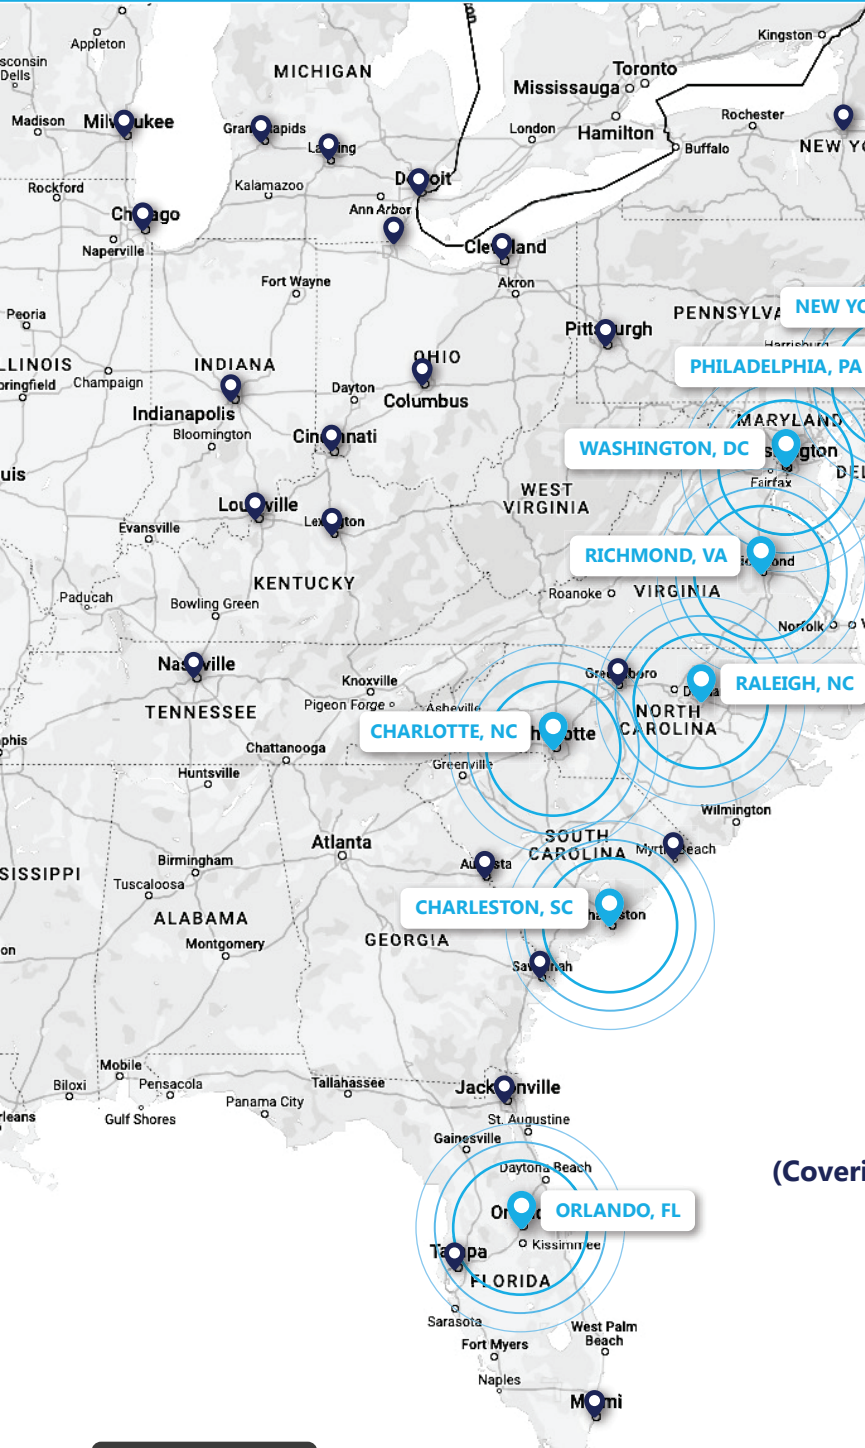

Operated Lift Rentals up to 300 Feet

SELECT LOCATION CLOSEST TO YOUR JOB SITE
FREE LIFT DELIVERY WITHIN 60 MILES FROM OUR DEPOT

BOSTON, MA
214-220 Tomahawk Dr, Boston, MA 02128

NEW YORK, NY
90 Van Dyke Street, Brooklyn, NY 11231

PHILADELPHIA, PA
8500 Essington Ave, Philadelphia, PA 19153

WASHINGTON, DC
10480 Guilford Rd, Jessup, MD 20794

RICHMOND, VA
2401 Eliliham Ave., Richmond, VA 23237

RALEIGH, NC
2400 John Brantley Blvd, Morrisville, NC 27560

CHARLOTTE, NC
(Covering Greensboro, NC)
5489 R Josh Birmingham Pkwy, Charlotte, NC 28214

CHARLESTON, SC
(Covering Myrtle Beach, SC; Augusta, GA; Savannah, GA)
5500 International Blvd # 119, Charleston, SC 29418