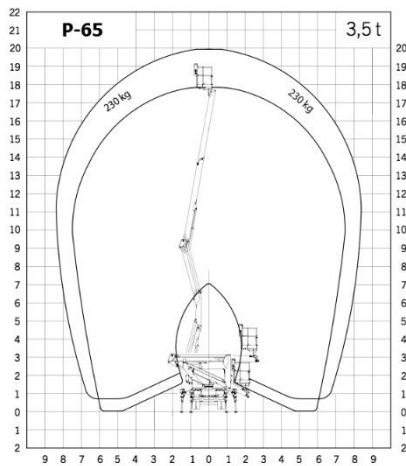

65' / 20 m – Truck mounted access platform

Specs and Features

Max. working height	65' / 19,8m
Max. basket bottom height	59' 5" / 17,8m
Max. outreach	27' 6" / 8,4m
No CDL required	High maneuverability (short wheel base)
Fully hydraulic operation	
Angle of main boom	-25° to + 80°
Turntable rotation	370°
Basket rotation	2 x 90°
Basket load	440 lb / 200 kg
Size of basket	4'7" x 2'9" x 3'7" / 1,4m x 0,85m x 1,1 m
Height in transport position	10'1" / 3,07m
Width in transport position	7'2" / 2,18m
Total length	19'7" / 5,97m
Total weight	7,320 lb / 3,320 kg

Height reach

Truck dimensions

Side reach