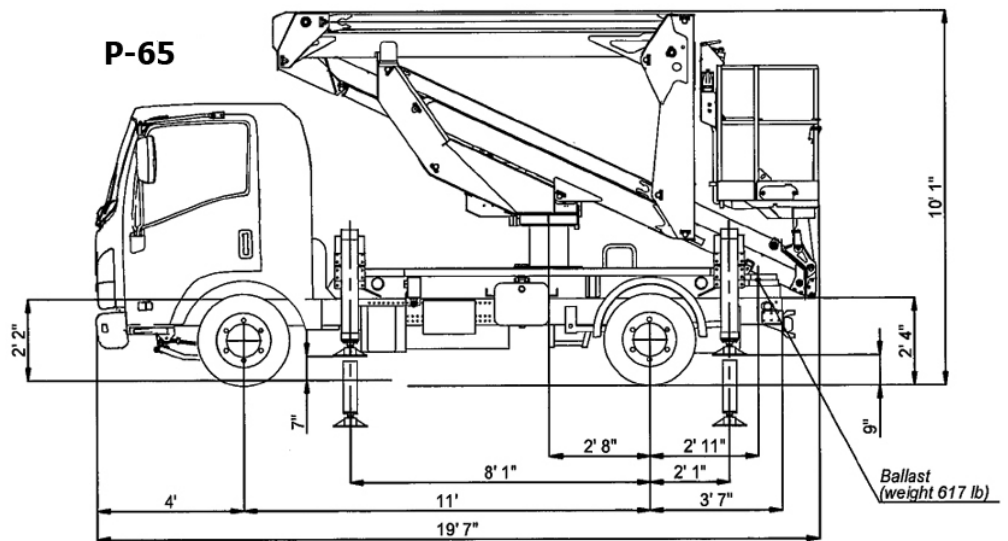

65' / 20 m – Truck mounted access platform

Specs and Features

Max. working height	65' / 19,8m
Max. basket bottom height	59' 5" / 17,8m
Max. outreach	27' 6" / 8,4m
No CDL required	High maneuverability (short wheel base)
Fully hydraulic operation	
Angle of main boom	-25° to + 80°
Turntable rotation	370°
Basket rotation	2 x 90°
Basket load	440 lb / 200 kg
Size of basket	4'7" x 2'9" x 3'7" / 1,4m x 0,85m x 1,1 m
Height in transport position	10'1" / 3,07m
Width in transport position	7'2" / 2,18m
Total length	19'7" / 5,97m
Total weight	7,320 lb / 3,320 kg

Height reach

Truck dimensions

Side reach