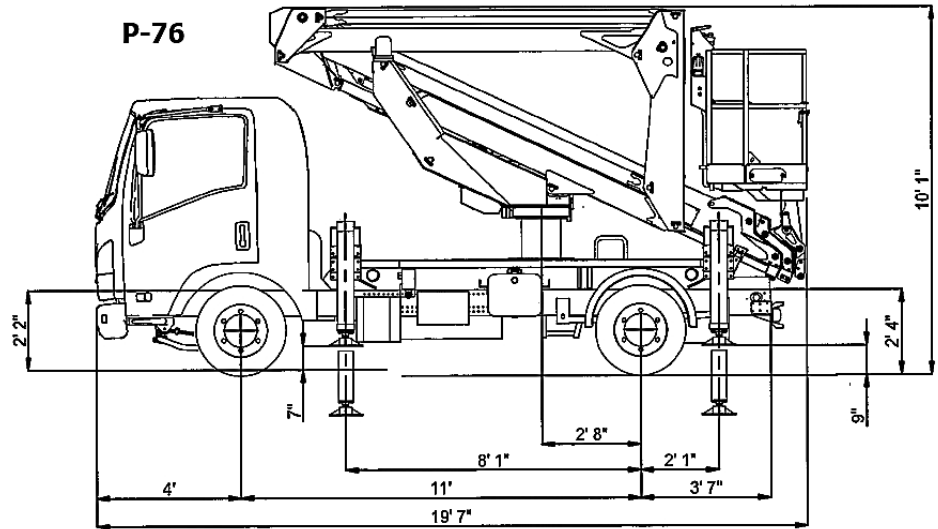

# 76' / 24 m – Truck mounted access platform

## Specs and Features

Max. working height	76' 1" / 23.2m
Max. basket bottom height	69' 7" / 21.2m
Max. outreach	33' 6" / 10.2m
No CDL required	High maneuverability (short wheel base)
Fully hydraulic operation	
Angle of main boom	-25° to + 80°
Turntable rotation	370°
Basket rotation	2 x 90°
Basket load	500 lb / 30 kg
Size of basket	4'7" x 2'9" x 3'7" / 1,4m x 0,85m x 1,1 m
Height in transport position	10'1" / 3.07m
Width in transport position	7'2" / 2.18m
Total length	19'7" / 5.97m
Total weight	12,345 lb / 5,600 kg

## Height reach

## Truck dimensions