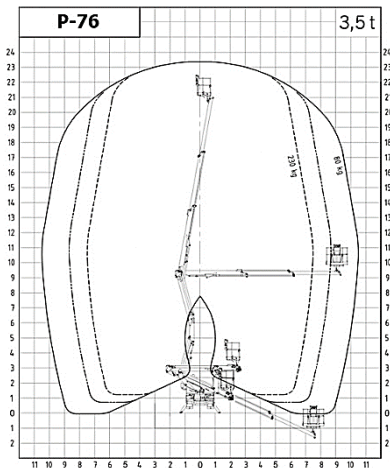

# 76' / 24 m – Truck mounted access platform

## Specs and Features

Max. working height	76' 1" / 23.2m
Max. basket bottom height	69' 7" / 21.2m
Max. outreach	33' 6" / 10.2m
No CDL required	High maneuverability (short wheel base)
Fully hydraulic operation	
Angle of main boom	-25° to + 80°
Turntable rotation	370°
Basket rotation	2 x 90°
Basket load	500 lb / 30 kg
Size of basket	4'7" x 2'9" x 3'7" / 1,4m x 0,85m x 1,1 m
Height in transport position	10'1" / 3.07m
Width in transport position	7'2" / 2.18m
Total length	19'7" / 5.97m
Total weight	12,345 lb / 5,600 kg

## Height reach

## Truck dimensions