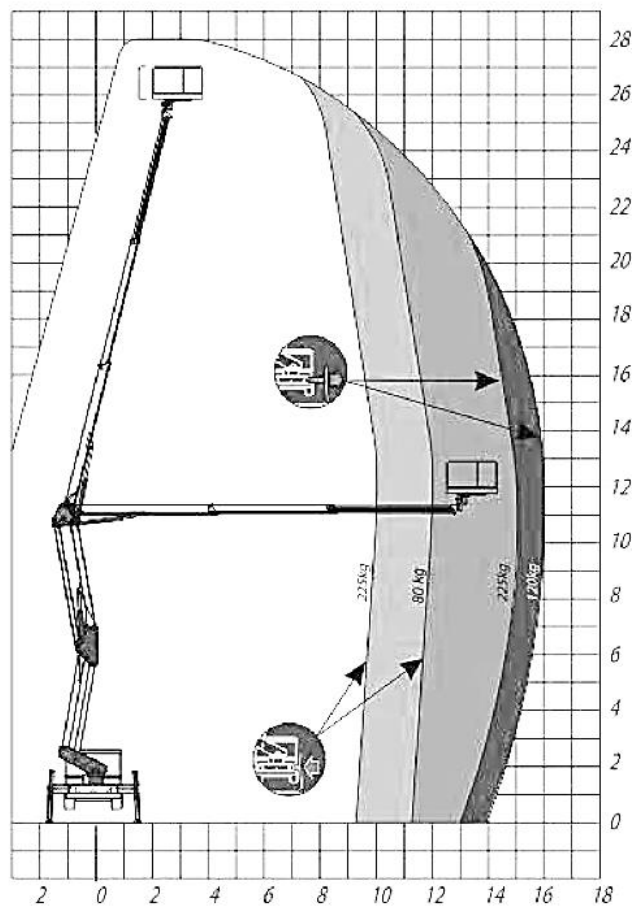

# 92' / 28 m – Truck mounted access platform

## Specs and Features

Max. working height	92' / 28m
Max. basket bottom height	58' 4" / 26m
Max. outreach	49' / 15m
No CDL required	High maneuverability (short wheel base)
Fully hydraulic operation	Non-insulated
Angle of main boom	-25° to + 80°
Turntable rotation	700°
Basket rotation	2 x 90°
Basket load	550 lb / 250 kg
Size of basket	70' x 27' x 43' / 1,8m x 0,7m x 1,1m
110V outlet at platform	
Height in transport position	10' 8" / 3.25m
Width in transport position	7' 4" / 2,23m
Total length	24' 3" / 7,390m
Total weight	12,345 lb / 5,600 kg

## Height reach

## Truck dimensions